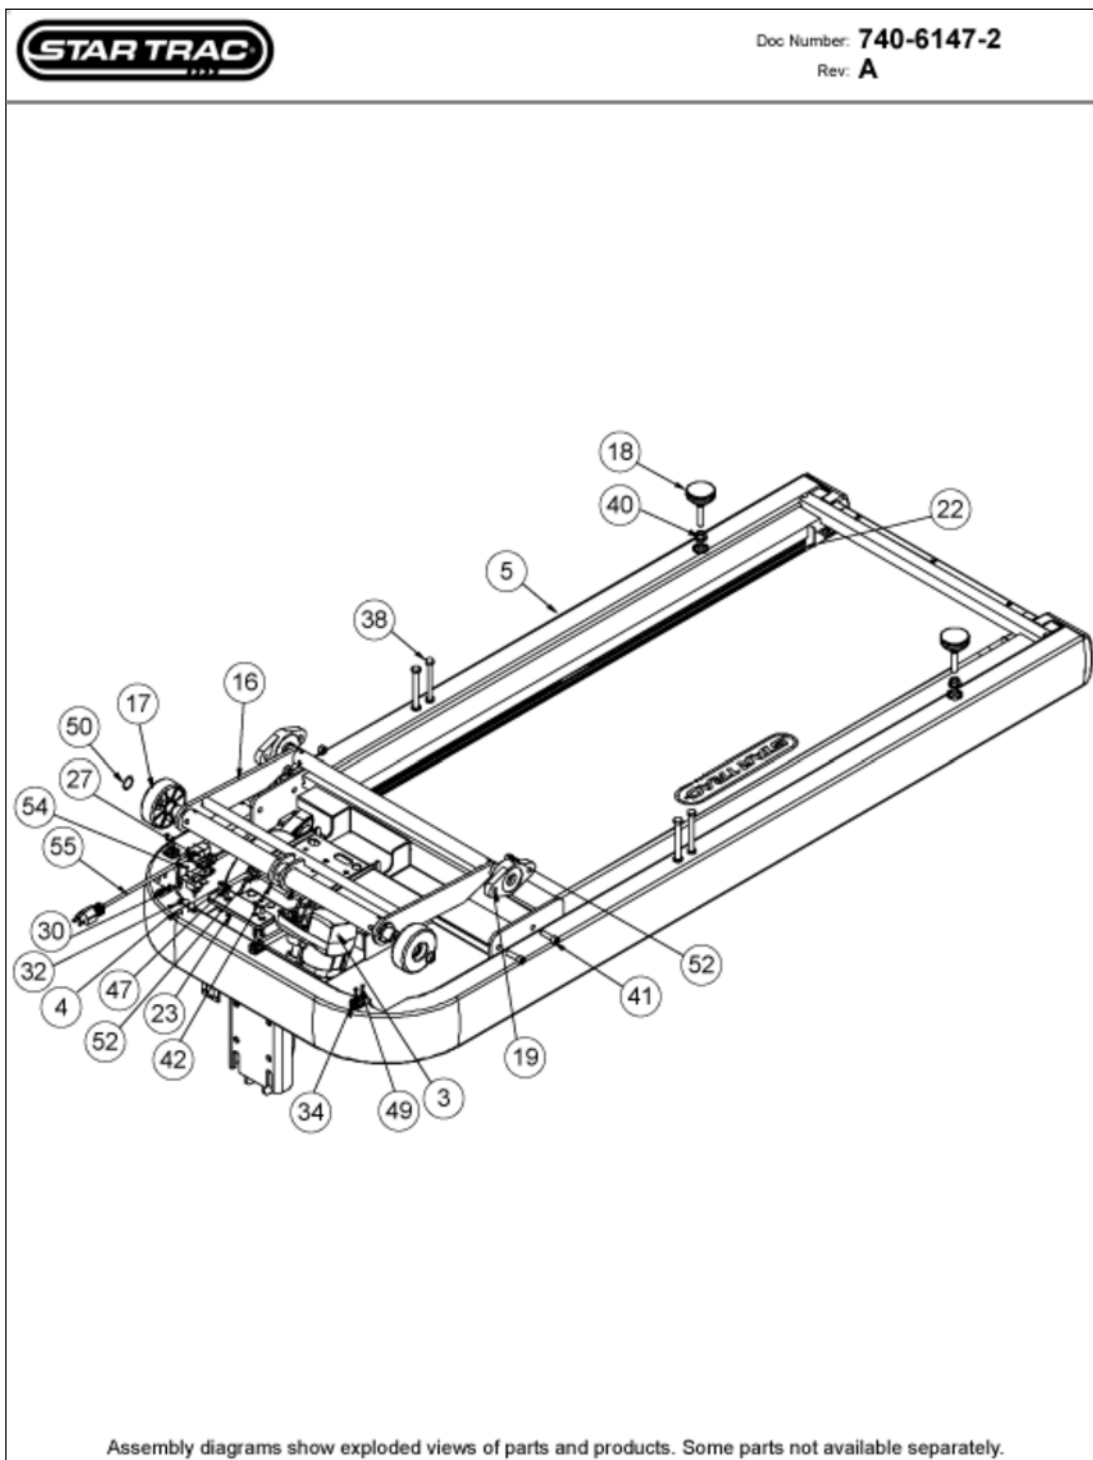

CARDIO • Treadmill • S Series Treadmill • S-TRc

Elevation Assy

Slide: 1-1-12-31 • PD ID: 1031 • PROD Link ID: • D ID: 512

October 21, 2009

Elevation Assy

Callout	Part Number:	Description
3	740-6005	ASSY, ELEV MOTOR, 110VAC, SPOR
4	740-6027	ASSY, CABLE, COAX, LOWER, SPOR
5	740-6052	ASSY, FRAME, S-TR, ST SILVER
16	740-6063	WELDMENT, ELEVATION
17	740-6064	WHEEL, 100MM OD
18	740-6065	FEET, LEVELING
19	740-6066	PILLOWBLOCK, 25MM
20	740-6067	COVER, FRONT RAIL, LEFT
22	740-6069	EXTRUSION, RUBBER, CUSHIONING
23	740-6070	BUMPER, ELEV STOPPER
27	740-6074	GROMMET, CABLES PROTECTION
30	740-6077	BASE, POWERCORD, ROUTER A
32	740-6086	BRKT, POWERCORD, HOLDER
34	740-6088	BASE, POWER CORD, ROUTER B
38	740-6503	SCREW, GB5780M10*140
40	740-6505	NUT, GB6177M12
41	740-6506	SCREW, GB70M10*35
42	740-6507	SCREW, GB70M10*50
47	740-6512	SCREW, GB818M*15
49	740-6514	SCREW, GB845ST4.2*13
50	740-6515	RETAINER, RING GB894.125
52	740-6517	NUT, NYLON LOCK, NM10
54	740-6519	SCREW, GB818M3*12
55	220-0278	LINE CORD, 110V, IEC320C20-NEM

Parts are subject to availability. Part pricing may change with or without notice.
Check the Star Trac Support Website <http://support.startrac.com> for current part pricing.

October 21, 2009