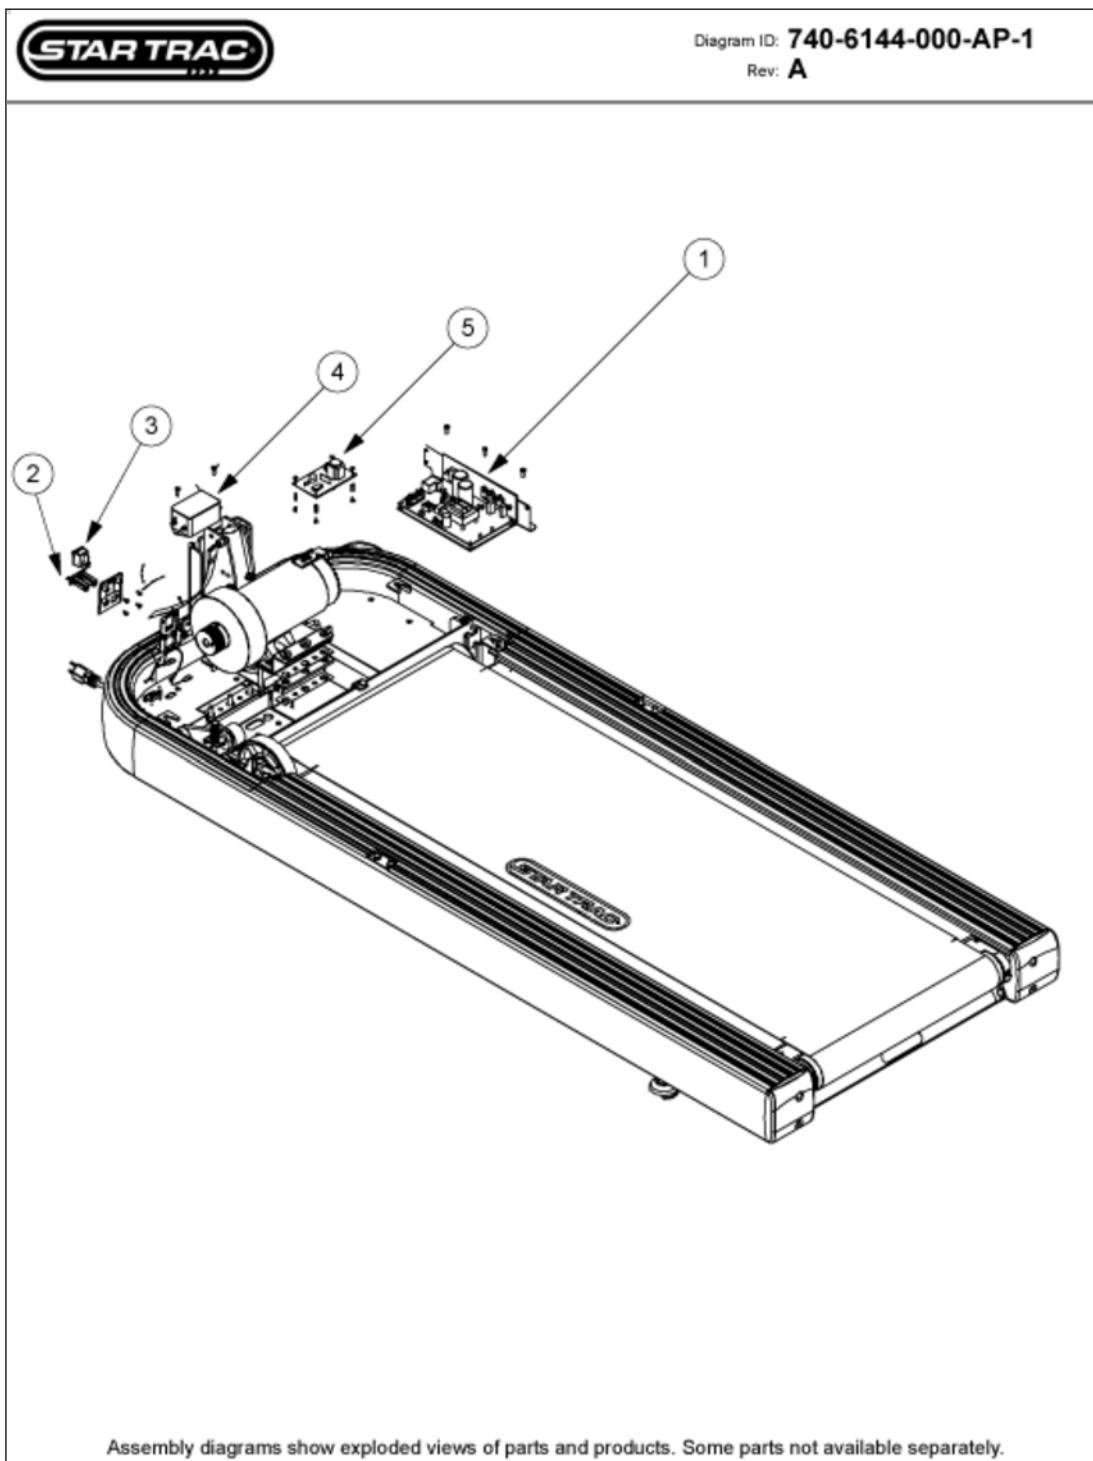

CARDIO • Treadmill • S Series Treadmill • S-TRc

Electrical Assy Lower (220V 10A)

Electrical Assy Lower (220V 10A)

Callout	Part Number:	Description
1	740-6153	*ALT* USE PART # 715-3618
2	740-6081	BASE, BREAKER, W/INSERTS
3	740-6116	SWITCH, ON/OFF, 110V, 18A
4	440-0257	EMI FLTR, 110/220V
5	740-6029	ASSY, DC POWER SUPPLY, 65W,

Parts are subject to availability. Part pricing may change with or without notice.
Check the Star Trac Support Website <http://support.startrac.com> for current part pricing.

October 21, 2009