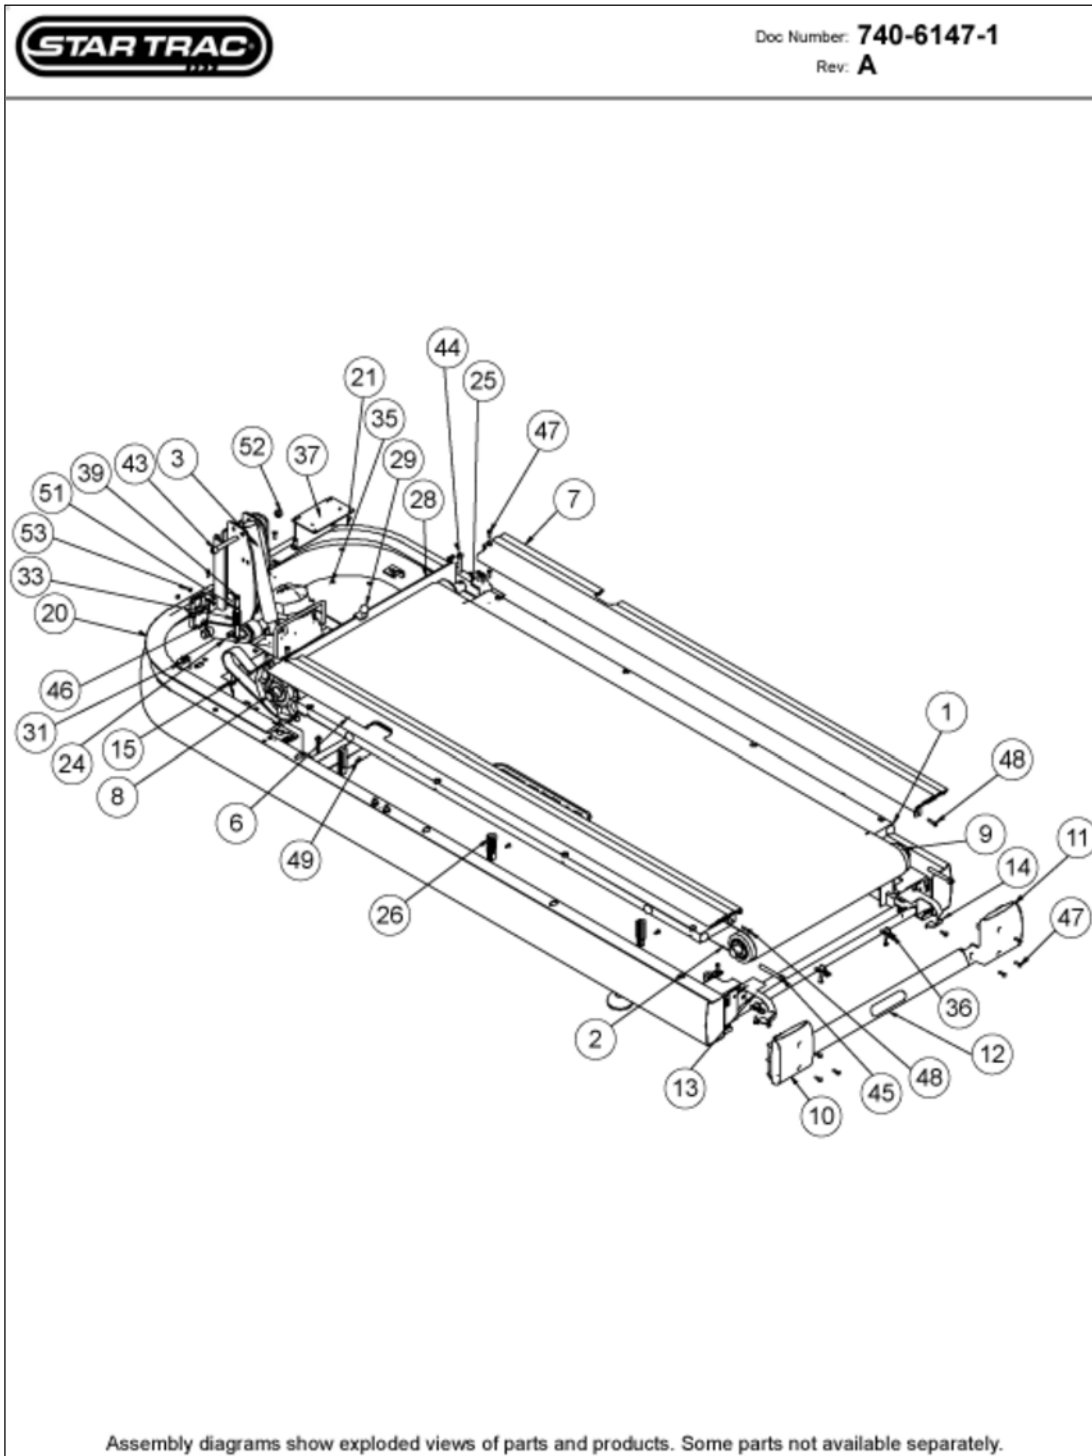

# Base Frame Assy

Slide: 1-1-12-31 • PD ID: 1031 • PROD Link ID: • D ID: 511

October 21, 2009