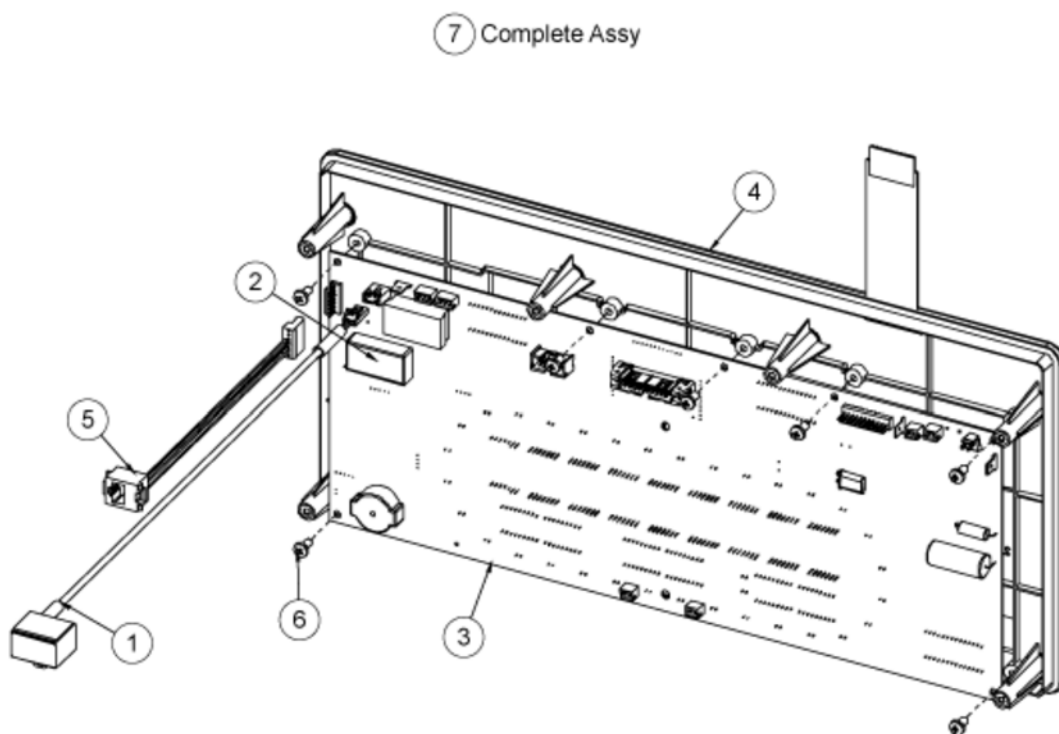

CARDIO • Treadmill • S Series Treadmill • S-TRc

Display Panel Assy With Electronic Board

Diagram ID: 740-6094-000-AP-1
Rev: C

Assembly diagrams show exploded views of parts and products. Some parts not available separately.

Display Panel Assy With Electronic Board

Callout	Part Number:	Description
1	715-3518-KT	KIT, CABLE, POLAR RECEIVER,PRO
2	740-0015	CHIP, CHR, SALUTRON 4000LX
3	740-6001	ASSY, DISPLAY, CLUB COMP, SPOR
4	740-6051	ASSY, KEYPAD AND VEZEL, S-TRC
5	740-6207	ASSY, CONN FITLINXX/CARDIO, S
6	740-6521	SCREW, GB818M4*8
7	740-6094	*ALT* USE 740-6001 & 740-6051

Parts are subject to availability. Part pricing may change with or without notice.
Check the Star Trac Support Website <http://support.startrac.com> for current part pricing.

October 21, 2009