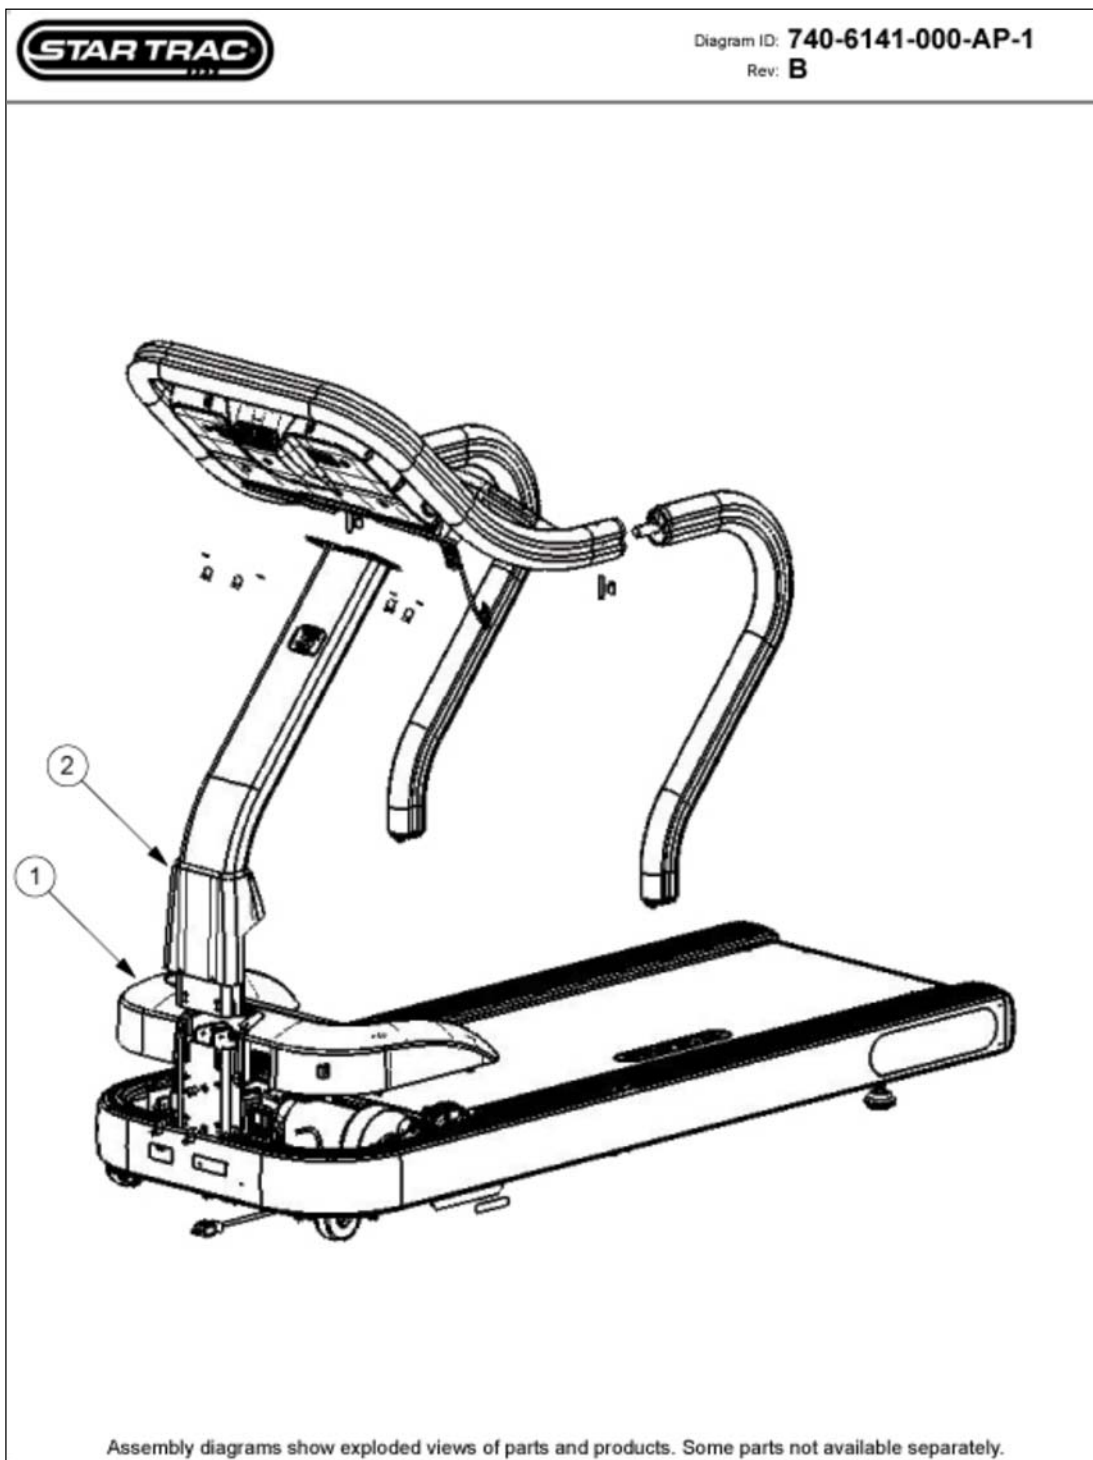

CARDIO • Treadmill • S Series Treadmill • S-TRc

Shrouds

Slide: 1-1-12-31 • PD ID: 1031 • PROD Link ID: • D ID: 503

October 21, 2009

Shrouds