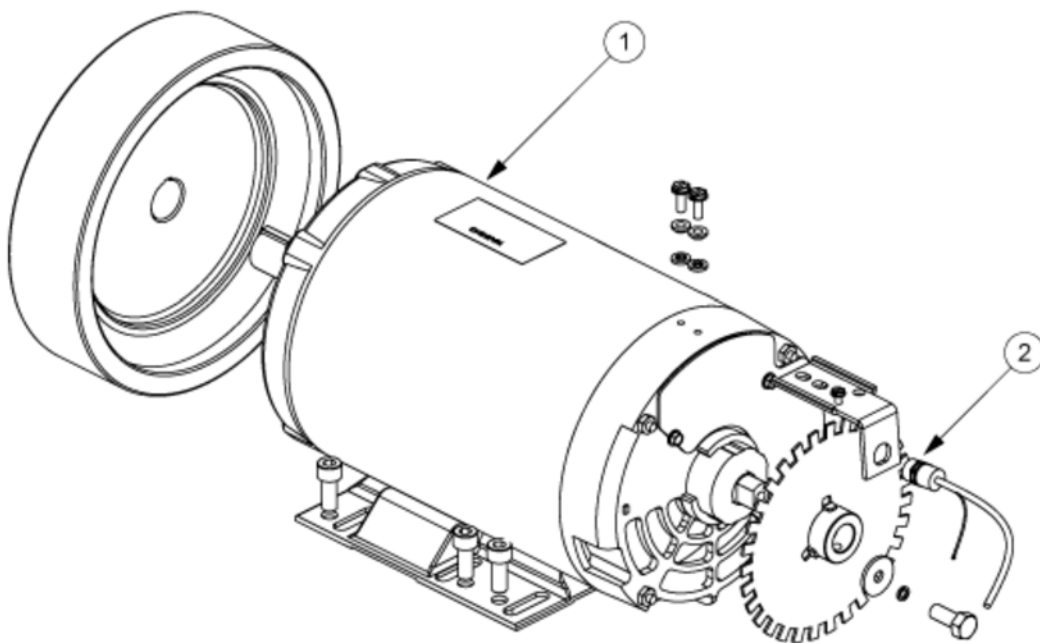

CARDIO • Treadmill • S Series Treadmill • S-TRc

Motor Assy 220VAC

Diagram ID: 740-6050-000-AP-1
Rev: A

Assembly diagrams show exploded views of parts and products. Some parts not available separately.