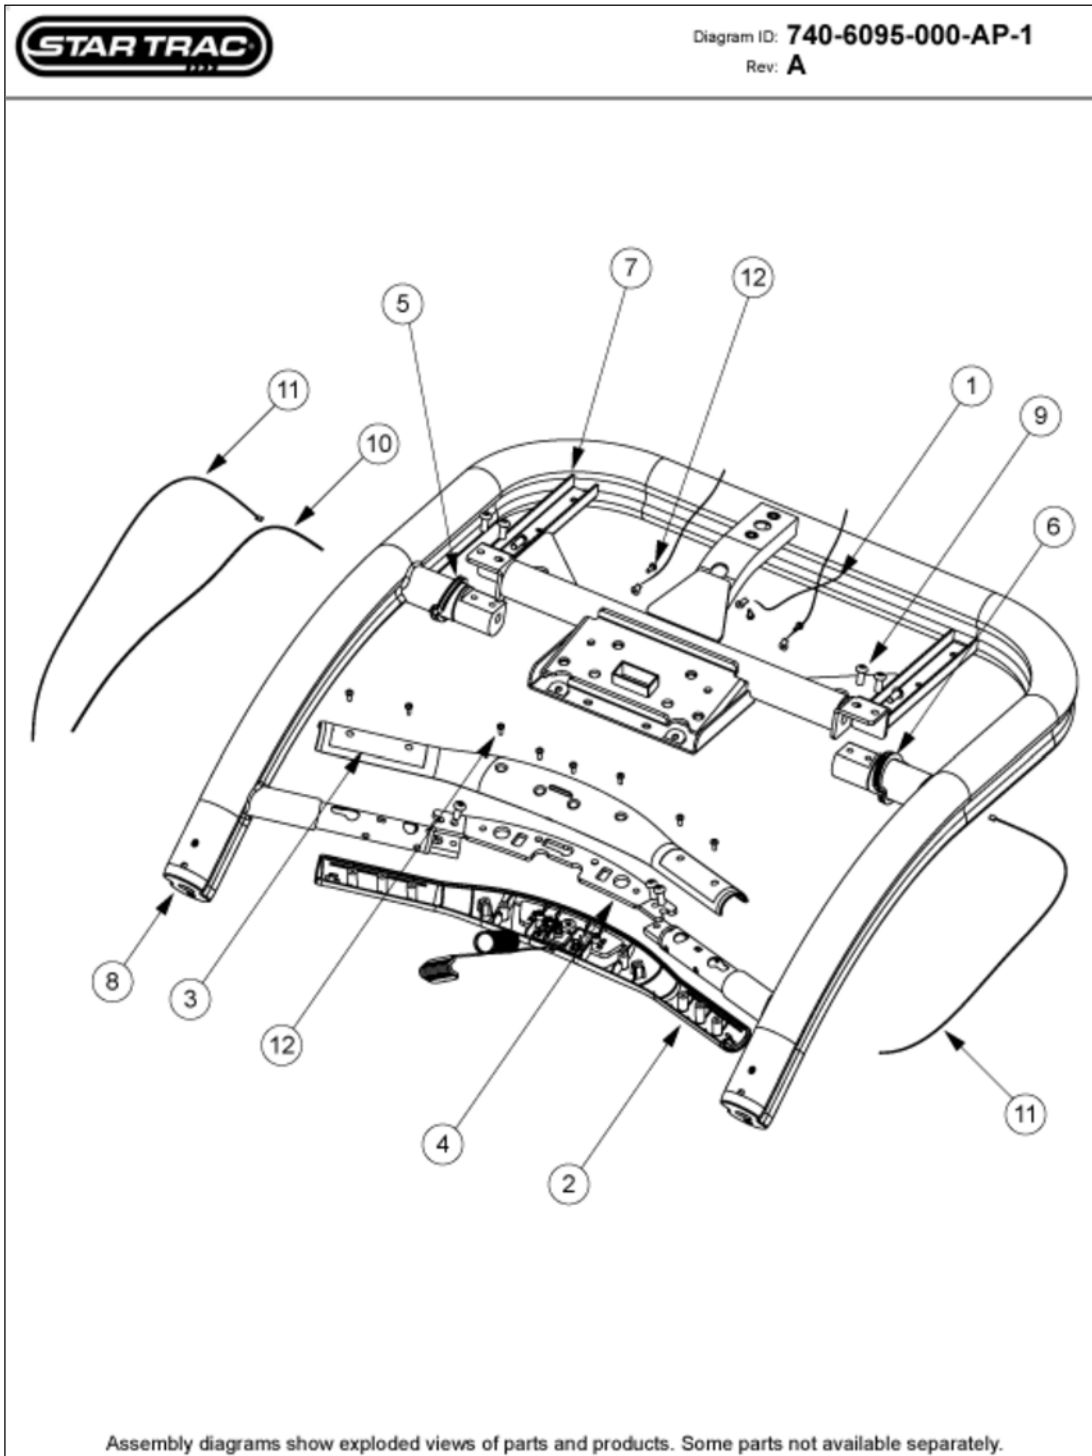

CARDIO • Treadmill • S Series Treadmill • S-TRc

Handrail & Hotbar Assy

Slide: 1-1-12-31 • PD ID: 1031 • PROD Link ID: • D ID: 494

October 21, 2009

Handrail & Hotbar Assy

Callout	Part Number:	Description
1	740-6016	ASSY, CABLE, GENERIC GND, SPOR
2	740-6096	ASSY, HOTBAR, UPPER SECTION
3	740-6097	ASSY, HOTBAR, LOWER SECTION
4	740-6098	PLATE, HOTBAR SUPPORT
5	740-6099	GASKET, DISPLA-RAILS, TRC, RIG
6	740-6100	GASKET, DISPLA-RAILS, TRC, LEF
7	740-6101	WELDMENT, DISPLAY, STRUCTURE
8	740-6102	HANDRAIL, FRONT SIP, TRC
9	740-6502	SCREW, GB6560M4*12
10	740-6012	ASSY, CABLE, STOP SW EXTENSION
11	740-6035	ASSY, CABLE, CHR, S-TR
12	740-6502	SCREW, GB6560M4*12

Parts are subject to availability. Part pricing may change with or without notice.
Check the Star Trac Support Website <http://support.startrac.com> for current part pricing.

October 21, 2009