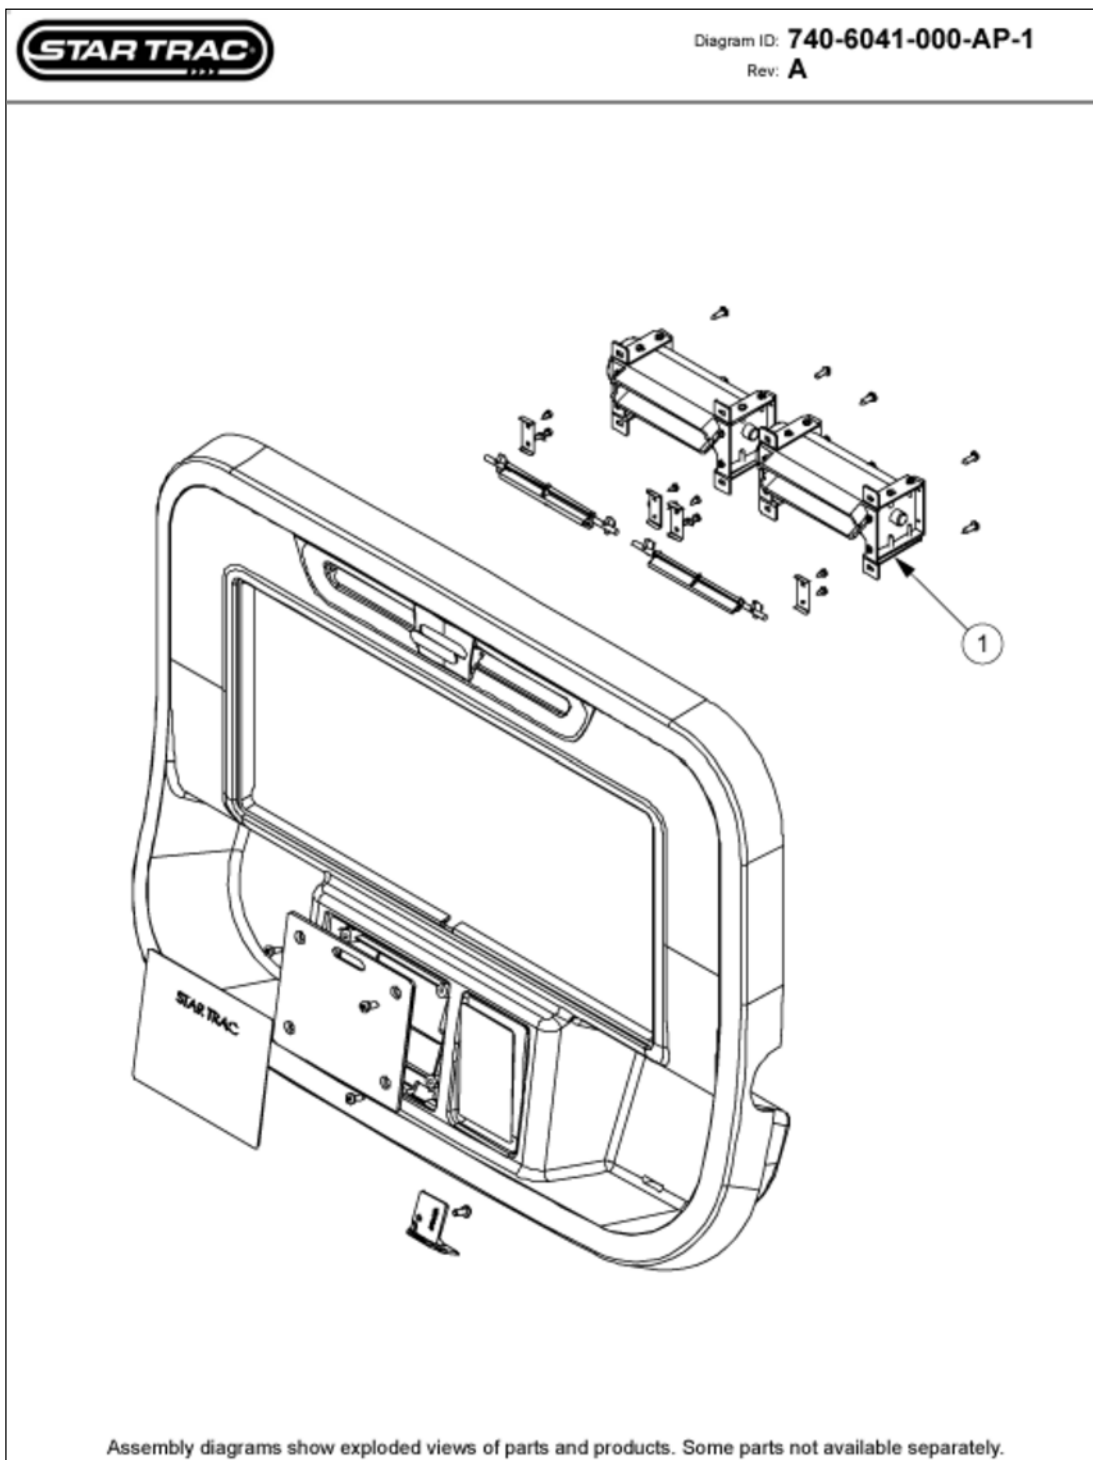

Callout	Part Number:	Description
3	740-6005	ASSY, ELEV MOTOR, 110VAC, SPOR
4	740-6027	ASSY, CABLE, COAX, LOWER, SPOR
5	740-6052	ASSY, FRAME, S-TR, ST SILVER
16	740-6063	WELDMENT, ELEVATION
17	740-6064	WHEEL, 100MM OD
18	740-6065	FEET, LEVELING
19	740-6066	PILLOWBLOCK, 25MM
20	740-6067	COVER, FRONT RAIL, LEFT
22	740-6069	EXTRUSION, RUBBER, CUSHIONING
23	740-6070	BUMPER, ELEV STOPPER
27	740-6074	GROMMET, CABLES PROTECTION
30	740-6077	BASE, POWERCORD, ROUTER A
32	740-6086	BRKT, POWERCORD, HOLDER
34	740-6088	BASE, POWER CORD, ROUTER B
38	740-6503	SCREW, GB5780M10*140
40	740-6505	NUT, GB6177M12
41	740-6506	SCREW, GB70M10*35
42	740-6507	SCREW, GB70M10*50
47	740-6512	SCREW, GB818M*15
49	740-6514	SCREW, GB845ST4.2*13
50	740-6515	RETAINER, RING GB894.125
52	740-6517	NUT, NYLON LOCK, NM10
54	740-6519	SCREW, GB818M3*12
55	220-0278	LINE CORD, 110V, IEC320C20-NEM

Parts are subject to availability. Part pricing may change with or without notice.
Check the Star Trac Support Website <http://support.startrac.com> for current part pricing.

October 21, 2009

CARDIO • Treadmill • S Series Treadmill • S-TRc

Fan Blower Assy

Slide: 1-1-12-31 • PD ID: 1031 • PROD Link ID: • D ID: 482

October 21, 2009

Fan Blower Assy